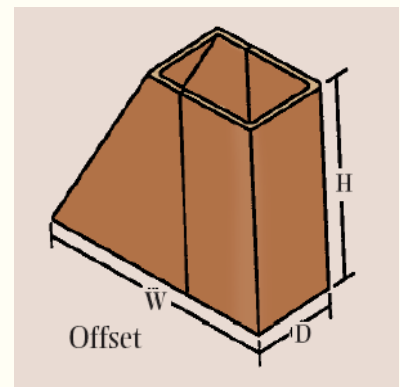

Rumford Smoke Chamber Variations

2 Piece Straight Smoke Chamber

In 2 boxes marked "A"

Height = 18"

4 Piece Offset Smoke Chamber

In 3 Boxes

2 are marked "A" Offset

1 is marked "B" and "C"

Height overall = 30"

Individual pieces are 15" tall

2 Piece Offset Smoke Chamber

In crates

Height = 30"

6 Piece Straight Smoke Chamber for 60" and 72" Rumford

In crates

Height overall = 30"

Individual pieces are 15" tall

Some smaller smoke chambers also come as 6 piece.