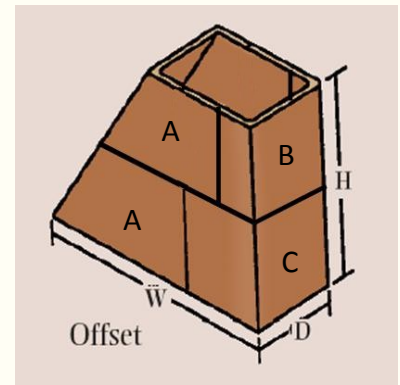

Rumford Smoke Chamber Variations

2 Piece Straight Smoke Chamber

In 2 boxes marked "A"

Height = 18"

4 Piece Offset Smoke Chamber

In 3 Boxes

2 are marked "A" Offset

1 is marked "B" and "C"

Height overall = 30"

Individual pieces are 15" tall

2 Piece Offset Smoke Chamber

In crates

Height = 30"

6 Piece Straight Smoke Chamber for 60" and 72" Rumford

In crates

Height overall = 30"

Individual pieces are 15" tall

Some smaller smoke chambers also come as 6 piece.