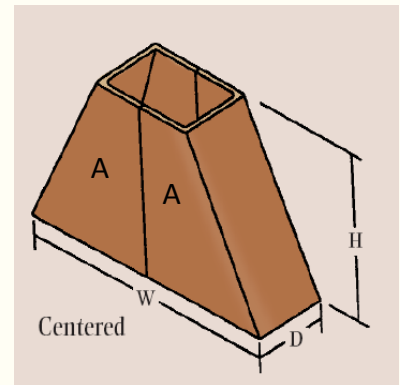

Rumford Smoke Chamber Variations

2 Piece Straight Smoke Chamber

In 2 boxes marked "A"

Height = 18"

4 Piece Offset Smoke Chamber

In 3 Boxes

2 are marked "A" Offset

1 is marked "B" and "C"

Height overall = 30"

Individual pieces are 15" tall

2 Piece Offset Smoke Chamber

In crates

Height = 30"

6 Piece Straight Smoke Chamber for 60" and 72" Rumford

In crates

Height overall = 30"

Individual pieces are 15" tall

Some smaller smoke chambers also come as 6 piece.