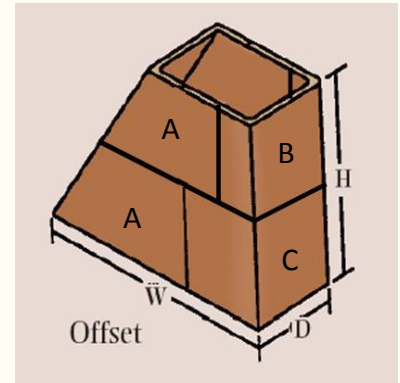

Rumford Smoke Chamber Variations

2 Piece Straight Smoke Chamber

In 2 boxes marked "A"

Height = 18"

4 Piece Offset Smoke Chamber

In 3 Boxes

2 are marked "A" Offset

1 is marked "B" and "C"

Height overall = 30"

Individual pieces are 15" tall

2 Piece Offset Smoke Chamber

In crates

Height = 30"

6 Piece Straight Smoke Chamber for 60" and 72" Rumford

In crates

Height overall = 30"

Individual pieces are 15" tall

Some smaller smoke chambers also come as 6 piece.