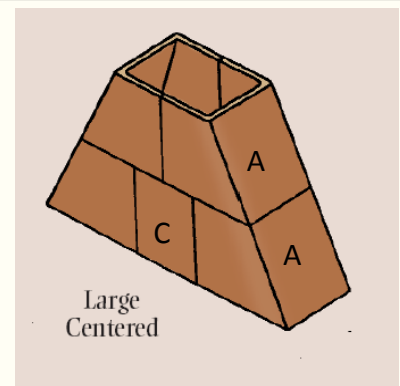

Rumford Smoke Chamber Variations

2 Piece Straight Smoke Chamber

In 2 boxes marked "A"

Height = 18"

4 Piece Offset Smoke Chamber

In 3 Boxes

2 are marked "A" Offset

1 is marked "B" and "C"

Height overall = 30"

Individual pieces are 15" tall

2 Piece Offset Smoke Chamber

In crates

Height = 30"

6 Piece Straight Smoke Chamber for 60" and 72" Rumford

In crates

Height overall = 30"

Individual pieces are 15" tall

Some smaller smoke chambers also come as 6 piece.