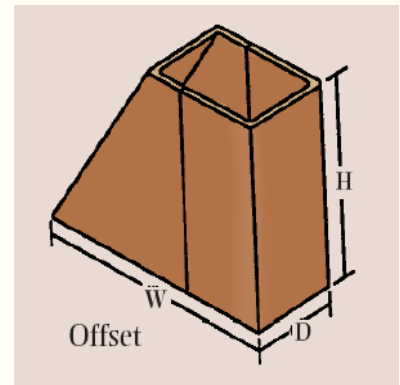

Rumford Smoke Chamber Variations

2 Piece Straight Smoke Chamber

In 2 boxes marked "A"

Height = 18"

4 Piece Offset Smoke Chamber

In 3 Boxes

2 are marked "A" Offset

1 is marked "B" and "C"

Height overall = 30"

Individual pieces are 15" tall

2 Piece Offset Smoke Chamber

In crates

Height = 30"

6 Piece Straight Smoke Chamber for 60" and 72" Rumford

In crates

Height overall = 30"

Individual pieces are 15" tall

Some smaller smoke chambers also come as 6 piece.